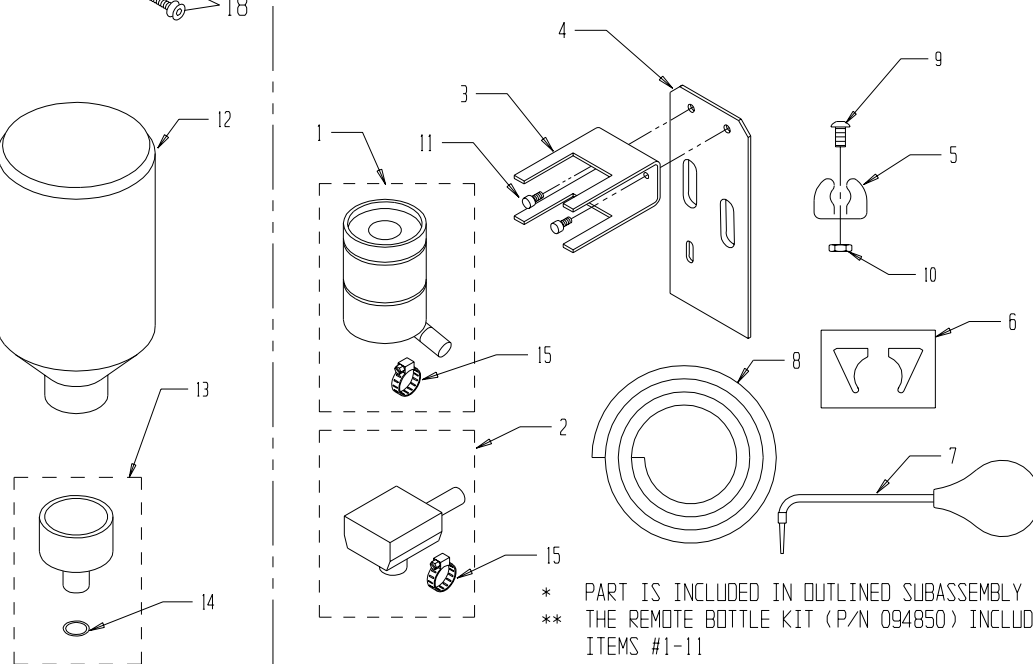

GT-46/52 REMOTE BOTTLE KIT: P/N 094850**

* PART IS INCLUDED IN OUTLINED SUBASSEMBLY
** THE REMOTE BOTTLE KIT (P/N 094850) INCLUDES ITEMS #1-11
*** ITEMS #19-29 ARE INCLUDED WITH OPTIONAL GT-52 DDS KIT, P/N 095701.

29	091754	M8x1.25 Lock Nut	02
28	091950	M8 Washer	04
27	095702	Threaded Rod, M8, GT-52	02
26	095703	Adjusting Nut, M8, GT-52	02
25	091733	M8x1.25 Jan Nut	04
24	091973	M6x1 Lock Nut	02
23	091546	M4 x 6mm Set Screw, Nylon	02
22	091613	Nut, Adjusting, GT-46/52	02
21	095704	Guide, Tie Rod, GT-52	02
20	091743	Washer, M6, Narrow	04
19	091612	Assy, Spring Rod, Machined	02
18	091898	M5 x 35 Cap Screw	02
17	098055	Plate, Backing, Plug	01
16	098012	Plug, Blanking	01
15	091911	1/4-25/32 Adjustable Clamp	*
14	092765	O-Ring	*
13	092760	Dispensing Valve Assy	02
12	092772	Fountain Bottle, Large	02
11	091765	M5x12mm Button Hd Screw	02
10	091968	10-24 Hex Nut, Full	01
09	091819	10-24 x 1/2 Cap Screw	01
08	092756	1/2" ID Vinyl Tubing	12"
07	092779	Assy, Syringe, Lg. Neck	01
06	090850	Seal Set	01
05	091672	Spring Clip	01
04	091517	Remote Bottle Plate	01
03	092749	Universal Bottle Brckt	01
02	092750	Adapter Base Assy	01
01	092740	Bottle Valve Assy	01
ITEM#	PART #	DESCRIPTION	QTY