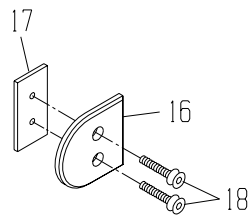

BRACKET KIT, GT-46 & GT-52: P/N 091500

PARTS CATALOG #090543 REV. N

* ITEMS MARKED ARE PART OF AN OUTLINED SUBASSEMBLY

45	091756	M8 x 25mm Cap Screw	*
44	091538	Spacer, Ink Ductor Crank Arm	01
43	091806	#6-32 Phil Pan Hd Screw	01
42	091545	Compression Spring	02
41	091892	M8 x 35mm Cap Screw	02
40	091966	Washer, .48x.88x.02	02
39	091772	Wave Washer	01
38	091615	Shim, Non-op Side Spindle	07
37	091950	Ø 8mm, Plain Washer	06*
36	091755	M10 x 25mm Cap Screw	04
35	091976	Ø 10mm, Plain Washer	04
34	091758	M8 x 20mm Cap Screw	02
33	091709	Ø6mm x 12mm Shoulder Screw	06
32	091761	M6 x 18mm Cap Screw	06
31	091889	M5 x 10mm Set Screw	03*
30	091894	M8 X 16mm Cap Screw	*
29	091662	Ø12mm Retaining Ring	02
28	091664	Ø20mm Retaining Ring	02
27	091623	Thrust Washer	02
26	090756	T-Allen Kex, 2.5mm	01
25	090758	Ball End Allen Key, 8mm	01
24	095620	Non-Op Side Pan Mount	01
23	091529	Hose Clip, Ø3/4"	03
ITEM#	PART #	DESCRIPTION	QTY

22	091528	Plastic Hose, Ø1/2"	01
21	091521	Auto Latch Pin	01
20	092056	Clutch Bearing	02
19	095610	Op Side Pan Mount	01
18	091522	Bearing Ø20 x Ø37 x 9	02
17	093468	Blanking Plug, 2"	01
16	091516	Spacer, Pivot Block	02
15	091515	Spacer, Link	02
14	091514	ON/OFF Spring	02
13	091619	Bearing Housing, GT 46/52	01
12	091512	Fixing Block	02
11	091511	Adust Eccentric	02
10	092586	Bearing Ø12 x Ø32 x 10	02
09	091618	Drive Gear, GT 46/52	01
08	091508	Stripe Limit Boss	02
07	091507	ON/OFF Link	02
06	091506	Pivot Block, Op Side	01
05	091505	Pivot Block Non-Op Side	01
04	091504	Non-Op Side Spindle	01
03	091622	Drive Spindle	01
02	091502	Bracket Non-Op Side	01
01	091501	Bracket Op-Side	01
ITEM#	PART #	DESCRIPTION	QTY