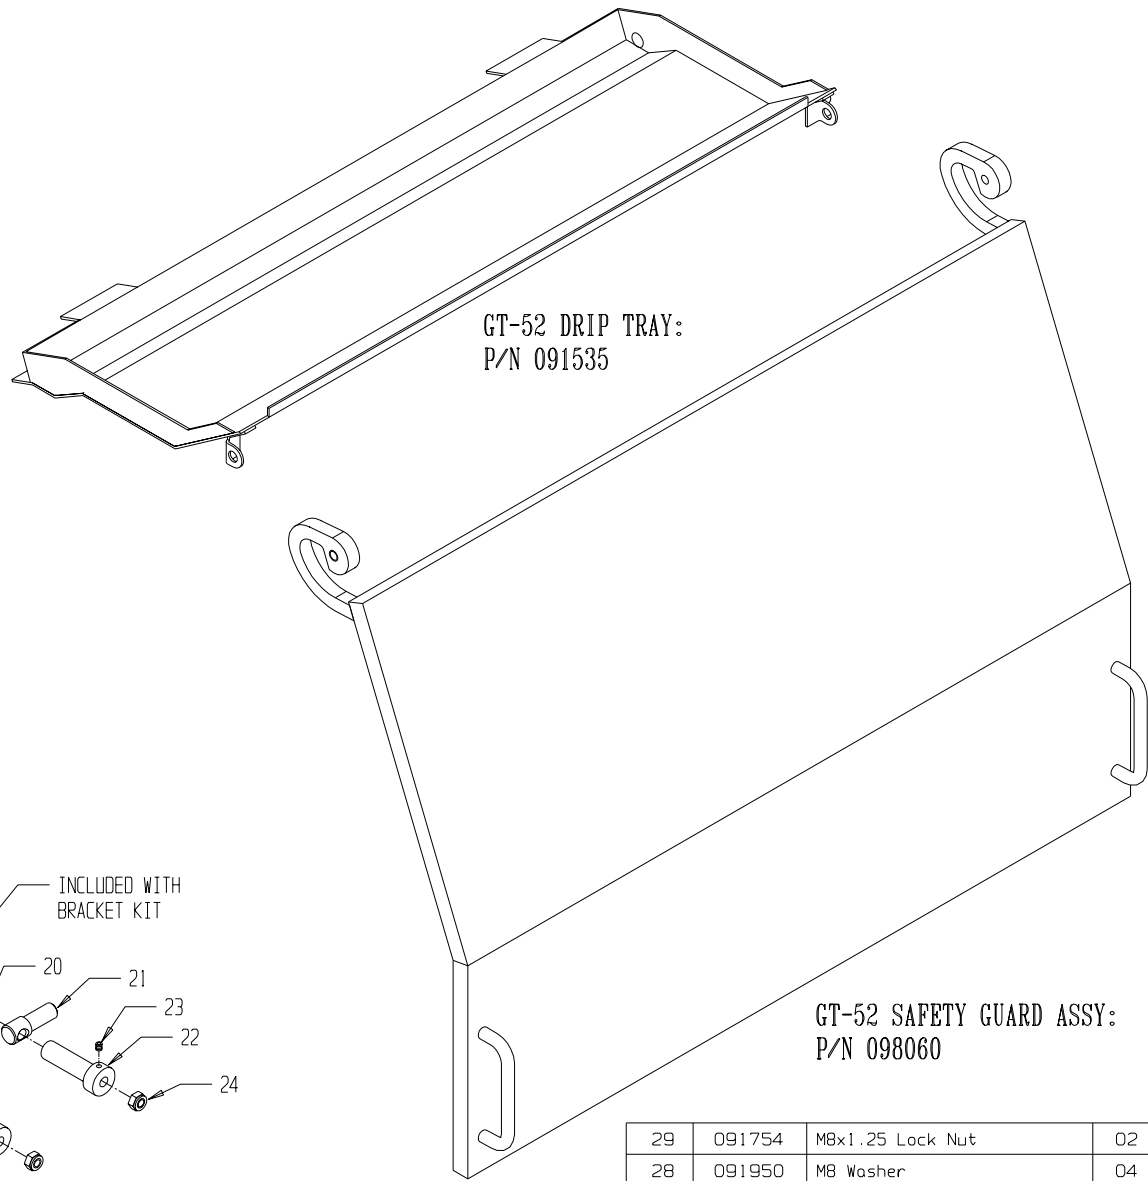

BRACKET KIT, GT-46 & GT-52: P/N 091500

PARTS CATALOG #090543 REV. N

* ITEMS MARKED ARE PART OF AN OUTLINED SUBASSEMBLY

45	091756	M8 x 25mm Cap Screw	*
44	091538	Spacer, Ink Ductor Crank Arm	01
43	091806	#6-32 Phil Pan Hd Screw	01
42	091545	Compression Spring	02
41	091892	M8 x 35mm Cap Screw	02
40	091966	Washer, .48x.88x.02	02
39	091772	Wave Washer	01
38	091615	Shim, Non-op Side Spindle	07
37	091950	Ø 8mm, Plain Washer	06*
36	091755	M10 x 25mm Cap Screw	04
35	091976	Ø 10mm, Plain Washer	04
34	091758	M8 x 20mm Cap Screw	02
33	091709	Ø6mm x 12mm Shoulder Screw	06
32	091761	M6 x 18mm Cap Screw	06
31	091889	M5 x 10mm Set Screw	03*
30	091894	M8 X 16mm Cap Screw	*
29	091662	Ø12mm Retaining Ring	02
28	091664	Ø20mm Retaining Ring	02
27	091623	Thrust Washer	02
26	090756	T-Allen Kex, 2.5mm	01
25	090758	Ball End Allen Key, 8mm	01
24	095620	Non-Op Side Pan Mount	01
23	091529	Hose Clip, Ø3/4"	03
ITEM#	PART #	DESCRIPTION	QTY

22	091528	Plastic Hose, Ø1/2"	01
21	091521	Auto Latch Pin	01
20	092056	Clutch Bearing	02
19	095610	Op Side Pan Mount	01
18	091522	Bearing Ø20 x Ø37 x 9	02
17	093468	Blanking Plug, 2"	01
16	091516	Spacer, Pivot Block	02
15	091515	Spacer, Link	02
14	091514	ON/OFF Spring	02
13	091619	Bearing Housing, GT 46/52	01
12	091512	Fixing Block	02
11	091511	Adust Eccentric	02
10	092586	Bearing Ø12 x Ø32 x 10	02
09	091618	Drive Gear, GT 46/52	01
08	091508	Stripe Limit Boss	02
07	091507	ON/OFF Link	02
06	091506	Pivot Block, Op Side	01
05	091505	Pivot Block Non-Op Side	01
04	091504	Non-Op Side Spindle	01
03	091622	Drive Spindle	01
02	091502	Bracket Non-Op Side	01
01	091501	Bracket Op-Side	01
ITEM#	PART #	DESCRIPTION	QTY