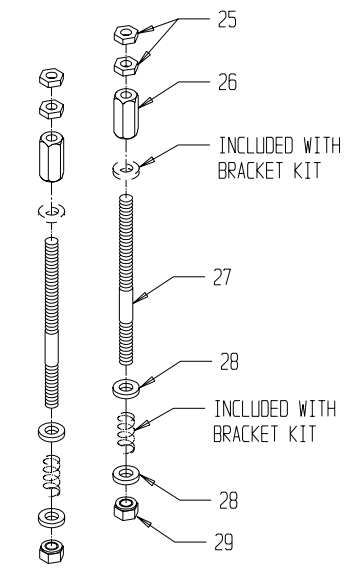

BRACKET KIT, GT-46 & GT-52: P/N 091500

PARTS CATALOG #090543 REV. N

* ITEMS MARKED ARE PART OF AN OUTLINED SUBASSEMBLY

45	091756	M8 x 25mm Cap Screw	*
44	091538	Spacer, Ink Ductor Crank Arm	01
43	091806	#6-32 Phil Pan Hd Screw	01
42	091545	Compression Spring	02
41	091892	M8 x 35mm Cap Screw	02
40	091966	Washer, .48x.88x.02	02
39	091772	Wave Washer	01
38	091615	Shim, Non-op Side Spindle	07
37	091950	Ø 8mm, Plain Washer	06*
36	091755	M10 x 25mm Cap Screw	04
35	091976	Ø 10mm, Plain Washer	04
34	091758	M8 x 20mm Cap Screw	02
33	091709	Ø6mm x 12mm Shoulder Screw	06
32	091761	M6 x 18mm Cap Screw	06
31	091889	M5 x 10mm Set Screw	03*
30	091894	M8 X 16mm Cap Screw	*
29	091662	Ø12mm Retaining Ring	02
28	091664	Ø20mm Retaining Ring	02
27	091623	Thrust Washer	02
26	090756	T-Allen Kex, 2.5mm	01
25	090758	Ball End Allen Key, 8mm	01
24	095620	Non-Op Side Pan Mount	01
23	091529	Hose Clip, Ø3/4"	03
ITEM#	PART #	DESCRIPTION	QTY

22	091528	Plastic Hose, Ø1/2"	01
21	091521	Auto Latch Pin	01
20	092056	Clutch Bearing	02
19	095610	Op Side Pan Mount	01
18	091522	Bearing Ø20 x Ø37 x 9	02
17	093468	Blanking Plug, 2"	01
16	091516	Spacer, Pivot Block	02
15	091515	Spacer, Link	02
14	091514	ON/OFF Spring	02
13	091619	Bearing Housing, GT 46/52	01
12	091512	Fixing Block	02
11	091511	Adust Eccentric	02
10	092586	Bearing Ø12 x Ø32 x 10	02
09	091618	Drive Gear, GT 46/52	01
08	091508	Stripe Limit Boss	02
07	091507	ON/OFF Link	02
06	091506	Pivot Block, Op Side	01
05	091505	Pivot Block Non-Op Side	01
04	091504	Non-Op Side Spindle	01
03	091622	Drive Spindle	01
02	091502	Bracket Non-Op Side	01
01	091501	Bracket Op-Side	01
ITEM#	PART #	DESCRIPTION	QTY